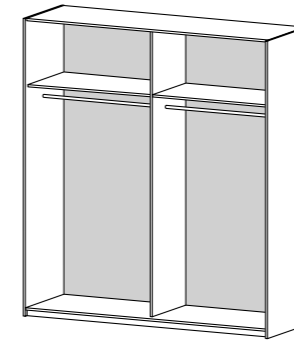

CABINET 120 X 200 CM

CABINET 180 X 200 CM

75281 Cabinet 120

122.1 x 59 x 200.4 cm
48.1 x 23.2 x 78.9"
Colours: 49

75282 Cabinet 180

182.4 x 59 x 200.4 cm
71.8 x 23.2 x 78.9"
Colour: 49

75284 Cabinet 180

182.4 x 59 x 200.4 cm
71.8 x 23.2 x 78.9"
Colours: 49 - ak - cn - gm

FRAME DOORS FOR 120 X 200 CM

FRAME DOORS FOR 180 X 200 CM

75293 2 Sliding doors

121.4 x 4.3 x 197.4 cm
47.8 x 1.7 x 77.7"
Colours: 49

75288 1 Sliding door

91.6 x 1.8 x 197.5 cm
36.1 x 0.7 x 77.8"
Mirror

75294 1 Sliding door

91.6 x 1.5 x 197.4 cm
36.1 x 0.6 x 77.7"
Colours: 49 - ak - cn - gm

CABINET 240 X 200 CM

75285 Cabinet 240

242.7 x 59 x 200.4 cm

95.6 x 23.2 x 78.9"

Colours: 49

75342 Cabinet 240

242.7 x 59 x 200.4 cm

95.6 x 23.2 x 78.9"

Colours: 49 - ak

FRAME DOORS FOR 240 X 200 CM

75295 1 Sliding door

121.8 x 1.5 x 197.4 cm

48 x 0.6 x 77.7"

Colours: 49 - ak

SHELVES, DRAWER UNIT & DAMPER