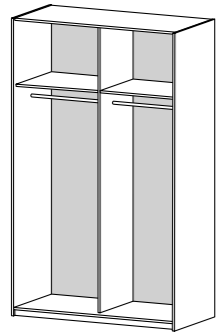

75285 Cabinet 240
75295 Sliding door

**75280/13 Wardrobe.
Colour 49ak**

75282 Cabinet 180

75294 Sliding door

75288 Sliding mirror door

75273 3 Shelves

**75280/14 Wardrobe.
Colour 4949**

**75282 Cabinet 180
75294 Sliding door
75288 Sliding mirror door
75273 3 Shelves
75270 Drawer unit**

CABINET 120 X 200 CM

CABINET 180 X 200 CM

75281 Cabinet 120

122.1 x 59 x 200.4 cm
48.1 x 23.2 x 78.9"
Colours: 49

75282 Cabinet 180

182.4 x 59 x 200.4 cm
71.8 x 23.2 x 78.9"
Colour: 49

75284 Cabinet 180

182.4 x 59 x 200.4 cm
71.8 x 23.2 x 78.9"
Colours: 49 - ak - cn - gm

FRAME DOORS FOR 120 X 200 CM

FRAME DOORS FOR 180 X 200 CM

75293 2 Sliding doors

121.4 x 4.3 x 197.4 cm
47.8 x 1.7 x 77.7"
Colours: 49

75288 1 Sliding door

91.6 x 1.8 x 197.5 cm
36.1 x 0.7 x 77.8"
Mirror

75294 1 Sliding door

91.6 x 1.5 x 197.4 cm
36.1 x 0.6 x 77.7"
Colours: 49 - ak - cn - gm

CABINET 240 X 200 CM

75285 Cabinet 240

242.7 x 59 x 200.4 cm

95.6 x 23.2 x 78.9"

Colours: 49

75342 Cabinet 240

242.7 x 59 x 200.4 cm