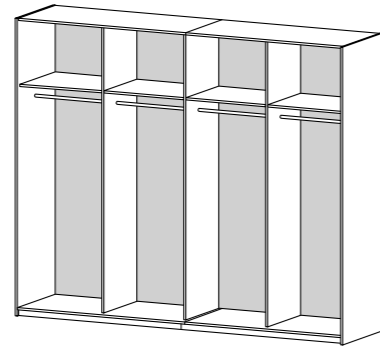

FRAME DOORS FOR 120 X 200 CM

FRAME DOORS FOR 180 X 200 CM

75293 2 Sliding doors

121.4 x 4.3 x 197.4 cm
47.8 x 1.7 x 77.7"
Colours: 49

75288 1 Sliding door

91.6 x 1.8 x 197.5 cm
36.1 x 0.7 x 77.8"
Mirror

75294 1 Sliding door

91.6 x 1.5 x 197.4 cm
36.1 x 0.6 x 77.7"
Colours: 49 - ak - cn - gm

CABINET 240 X 200 CM

75285 Cabinet 240

242.7 x 59 x 200.4 cm

95.6 x 23.2 x 78.9"

Colours: 49

75342 Cabinet 240

242.7 x 59 x 200.4 cm

95.6 x 23.2 x 78.9"

Colours: 49 - ak

FRAME DOORS FOR 240 X 200 CM

75295 1 Sliding door

121.8 x 1.5 x 197.4 cm

48 x 0.6 x 77.7"

Colours: 49 - ak

SHELVES, DRAWER UNIT & DAMPER

75272 3 Shelves

for 75281, 75285
58.8 x 48.8 x 1.5 cm
23.1 x 19.2 x 0.7"
Colour: 49

75273 3 Shelves

for 75282, 75284
89 x 48.8 x 1.8 cm
35 x 19.2 x 0.7"
Colour: 49

75270 Drawer unit

51 x 39.9 x 70.2 cm
20.1 x 15.7 x 27.6"
Colour: 49