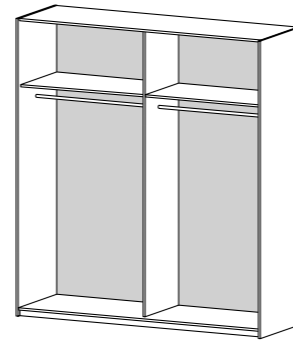

75285 Cabinet 240
75295 Sliding door

**75280/13 Wardrobe.
Colour 49ak**

75282 Cabinet 180

75294 Sliding door

75288 Sliding mirror door

75273 3 Shelves

**75280/14 Wardrobe.
Colour 4949**

**75282 Cabinet 180
75294 Sliding door
75288 Sliding mirror door
75273 3 Shelves
75270 Drawer unit**

CABINET 120 X 200 CM

CABINET 180 X 200 CM

75281 Cabinet 120

122.1 x 59 x 200.4 cm
48.1 x 23.2 x 78.9"
Colours: 49

75282 Cabinet 180

182.4 x 59 x 200.4 cm
71.8 x 23.2 x 78.9"
Colour: 49

75284 Cabinet 180

182.4 x 59 x 200.4 cm
71.8 x 23.2 x 78.9"
Colours: 49 - ak - cn - gm

FRAME DOORS FOR 120 X 200 CM

FRAME DOORS FOR 180 X 200 CM

75293 2 Sliding doors

121.4 x 4.3 x 197.4 cm
47.8 x 1.7 x 77.7"
Colours: 49

75288 1 Sliding door

91.6 x 1.8 x 197.5 cm
36.1 x 0.7 x 77.8"
Mirror

75294 1 Sliding door

91.6 x 1.5 x 197.4 cm
36.1 x 0.6 x 77.7"
Colours: 49 - ak - cn - gm

CABINET 240 X 200 CM

75285 Cabinet 240

242.7 x 59 x 200.4 cm

95.6 x 23.2 x 78.9"

Colours: 49

75342 Cabinet 240

242.7 x 59 x 200.4 cm