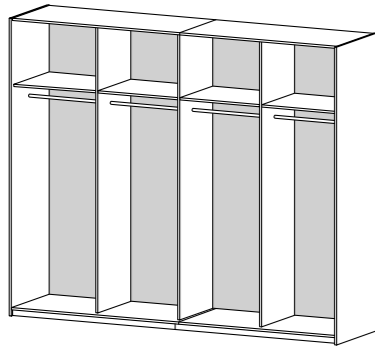

FRAME DOORS FOR 120 X 200 CM

FRAME DOORS FOR 180 X 200 CM

75293 2 Sliding doors

121.4 x 4.3 x 197.4 cm
47.8 x 1.7 x 77.7"
Colours: 49

75288 1 Sliding door

91.6 x 1.8 x 197.5 cm
36.1 x 0.7 x 77.8"
Mirror

75294 1 Sliding door

91.6 x 1.5 x 197.4 cm
36.1 x 0.6 x 77.7"
Colours: 49 - ak - cn - gm

CABINET 240 X 200 CM

75285 Cabinet 240

242.7 x 59 x 200.4 cm

95.6 x 23.2 x 78.9"

Colours: 49

75342 Cabinet 240

242.7 x 59 x 200.4 cm

95.6 x 23.2 x 78.9"

Colours: 49 - ak

FRAME DOORS FOR 240 X 200 CM

75295 1 Sliding door

121.8 x 1.5 x 197.4 cm

48 x 0.6 x 77.7"

Colours: 49 - ak

SHELVES, DRAWER UNIT & DAMPER

75272 3 Shelves

for 75281, 75285
58.8 x 48.8 x 1.5 cm
23.1 x 19.2 x 0.7"
Colour: 49

75273 3 Shelves

for 75282, 75284
89 x 48.8 x 1.8 cm
35 x 19.2 x 0.7"
Colour: 49

75270 Drawer unit

51 x 39.9 x 70.2 cm
20.1 x 15.7 x 27.6"
Colour: 49