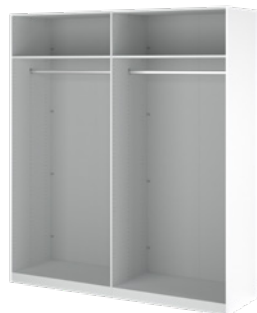

tvilum

STOCK BY TVILUM

A CUSTOMIZED DESIGN SOLUTION

STOCK modular wardrobes is a smart solution. The wardrobes are available in a height of 220 cm with options of sliding or hinged doors. The wardrobe corpus are accessible in white or black along with grey interior surface. Fronts are available in black, white or in mirrored façade. One shelf and one solid bar in metal are included to every frame. Standard plastic handles accompany all hinged doors however it is possible to acquire alternative designs.

Hinged doors Black
48,2 x 1,5 x 217,3 cm
20001199gm

Hinged doors White
48,2 x 1,5 x 217,3 cm
20001199go

Hinged doors Mirror
48,2 x 1,5 x 217,3 cm
2000113

Handles
17 x 0,7 x 2,8 cm
2000188

Handles
4,2 x 1,8 x 4,5 cm
2000191

Handles
2,8 x 2,6 x 2,8 cm
2000190

Handles
83,6 x 3,3 x 1,2 cm
2000189

STOCK WITH SLIDING DOORS

Assortment —

Frame 150 cm
147,5 x 58 x 218,6 cm
White 20001/31249
Black 20001/312gm

Frame 200 cm
195,5 x 58 x 218,6 cm
White 20001/31449
Black 20001/314gm

Frame 200 cm
195,5 x 58 x 218,6 cm
White 20001/31549
Black 20001/315gm

Frame 250 cm
244 x 58 x 218,6 cm
White 20001/31649
Black 20001/316gm

Sliding doors Black
150 cm / 20001200gm
200 cm / 20001201gm
250 cm / 20001202gm