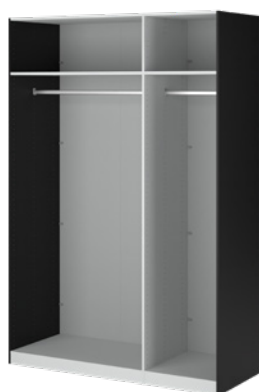

DESIGN YOUR WARDROBE SOLUTION

with sliding doors —

STEP #1 Choose frame

+