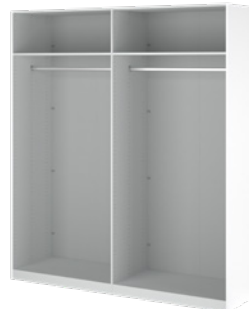

STEP #4 Choose accessories

=

IMPORTANT: We recommend to always mount a shelf above drawers/wire baskets and between every third drawer/wire baskets in order to fasten the sides and to prevent drawers/wire baskets from falling down.

STOCK WITH HINGED DOORS

Assortment —

Frame 50 cm
50 x 58 x 218,6 cm
White 2000119849
Black 20001198gm

Frame 100 cm
98,5 x 58 x 218,6 cm
White 20001/31149
Black 20001/311gm

Frame 150 cm
147,5 x 58 x 218,6 cm
White 20001/31349
Black 20001/313gm

Frame 200 cm
195,5 x 58 x 218,6 cm
White 20001/31449
Black 20001/314gm

Frame 200 cm
195,5 x 58 x 218,6 cm
White 20001/31549
Black 20001/315gm

Optional add on 50 cm
48,5 x 58 x 218,6 cm
200011059

Optional add on 100 cm
97 x 58 x 218,6 cm
20001/6459

Hinged doors Black
48,2 x 1,5 x 217,3 cm
20001199gm

Hinged doors White
48,2 x 1,5 x 217,3 cm
20001199go

Hinged doors Mirror
48,2 x 1,5 x 217,3 cm
2000113

Handles
17 x 0,7 x 2,8 cm
2000188

Handles
4,2 x 1,8 x 4,5 cm
2000191