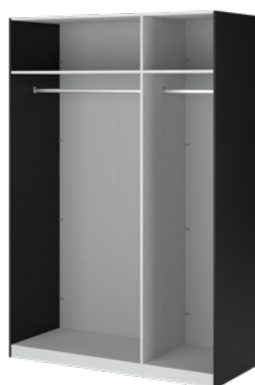

DESIGN YOUR WARDROBE SOLUTION

with hinged doors —

STEP #1 Choose frame

+