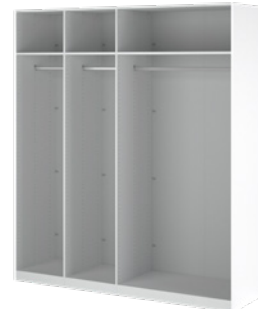

Frame 200 cm
195,5 x 58 x 218,6 cm
White 20001/31549
Black 20001/315gm