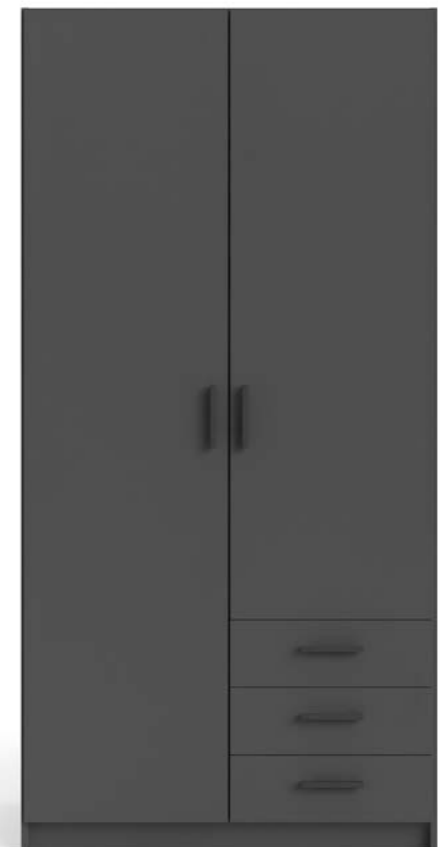

# SPRINT BY TVILUM

# SPRINT OVERVIEW

available in 3 colors and 3 widths

**68084 Wardrobe with  
2 doors + 3 drawers**

**68085 Wardrobe with  
3 doors + 3 drawers**

**68086 Wardrobe with  
4 doors + 3 drawers**

**Expand with 68083 2 Shelves**

Colour: hlhl

**68084 Wardrobe with  
2 doors + 3 drawers**  
98.5 x 49.8 x 200.4 cm  
38.8 x 19.6 x 78.9"  
Colours: 4949 - hlhl - igig

**PRACTICAL  
AND SPACIOUS**

Colour: 4949

Colour: igig

**68085 Wardrobe with  
3 doors + 3 drawers**

147.0 x 49.8 x 200.4 cm

57.8 x 19.6 x 78.9"

Colours: 4949 - hlhl - igig

**68086 Wardrobe with  
4 doors + 3 drawers**

195.5 x 49.8 x 200.4 cm

76.9 x 19.6 x 78.9"

Colours: 4949 - hlhl - igig