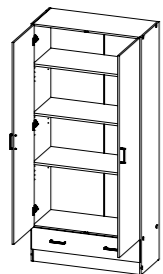

## WARDROBES 175 CM

**70436 Wardrobe**

39.4 x 41.5 x 175.4 cm  
15.5 x 16.3 x 69.1"  
Colour: 4949

**70431 Wardrobe**

77.6 x 49.5 x 175.4 cm  
30.6 x 19.5 x 69.1"  
Colour: 4949

**70418 Wardrobe**

77.6 x 49.5 x 175.4 cm  
30.6 x 19.5 x 69.1"  
Colour: 4949

**70419 Wardrobe**

115.8 x 49.5 x 175.4 cm  
45.6 x 19.5 x 69.1"  
Colour: 4949

**70388 Wardrobe**

77.6 x 48.25 x 175.4 cm  
30.55 x 19 x 69.05"  
Colour: 4949

## WARDROBES 170 CM

**70403 Wardrobe**

79.4 x 35.7 x 170.4 cm  
31.26 x 14.06 x 67.09"  
Colours: 4949 - akak