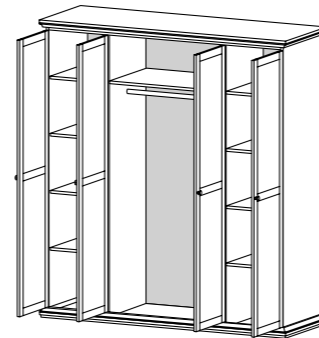

75354 Wardrobe

181.4 x 60.5 x 200.6 cm

71.4 x 23.8 x 79"

Colour: White