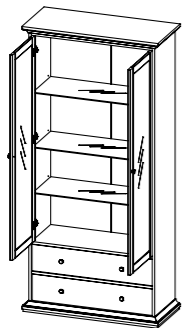

CHINA CABINET & BOOKCASES

77829 China cabinet

96.2 x 41 x 220.8 cm

37.9 x 16.1 x 79.1"

Colour: White - Grey