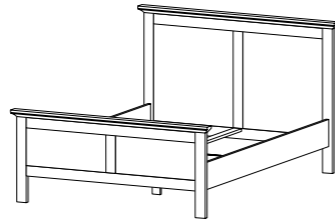

76701 Bed 140x200 cm

158.1 x 210.8 x 110 cm
62.2 x 83 x 43.3"
Colour: White - Grey