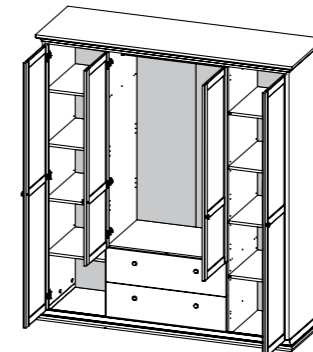

75369 Wardrobe

181.4 x 60.5 x 200.6 cm

71.4 x 23.8 x 79"

Colour: White - Grey