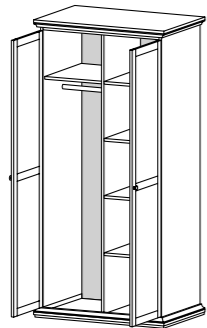

NIGHTSTANDS

77806 Nightstand

43.6 x 40 x 69.6 cm

17.2 x 15.7 x 27.4"

Colour: White - Grey

70302 Nightstand

43.6 x 40 x 58.8 cm

17.2 x 15.7 x 23.1"

Colour: White - Grey

WARDROBES

75352 Wardrobe

96.2 x 60.5 x 200.6 cm

37.9 x 23.8 x 79"

Colour: White - Grey