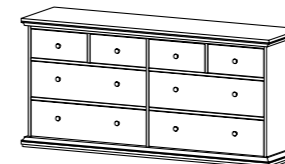

76719 Double dresser

183.4 x 48.5 x 86.9 cm

72.2 x 19.1 x 34.2"

Colour: White - Grey