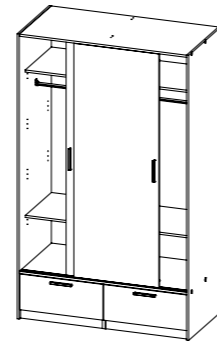

121.2 x 60.3 x 200 cm

47.7 x 23.7 x 78.7"

Colours: 49hl - gmhl - hlhl

PURE LINE FOR STORAGE

Colour gmhl

Colour hlhl

74334 Wardrobe

121.2 x 60.3 x 200 cm

47.7 x 23.7 x 78.7"

Colour: hlhl

74335 Wardrobe

181.4 x 60.3 x 200 cm

71.4 x 23.7 x 78.7"

Colour: hlhl

WARDROBES

74325 Wardrobe

181.4 x 60.3 x 200 cm

71.4 x 23.7 x 78.7"

Colour: akuu

74321 Wardrobe

121.2 x 60.3 x 200 cm

47.7 x 23.7 x 78.7"

Colour: 4949 - akuu

74324 Wardrobe

121.2 x 60.3 x 200 cm

47.7 x 23.7 x 78.7"

Colours: 49hl - gmhl - hlhl

74334 Wardrobe

121.2 x 60.3 x 200 cm

47.7 x 23.7 x 78.7"

Colour: hlhl

74335 Wardrobe