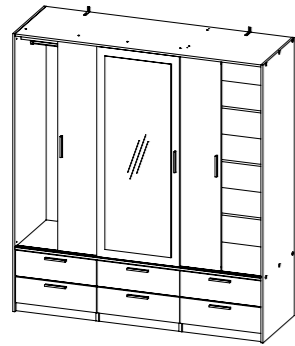

121.2 x 60.3 x 200 cm

47.7 x 23.7 x 78.7"

Colours: 49hl - gmhl - hlhl

PURE LINE FOR STORAGE

Colour gmhl

Colour hlhl

74334 Wardrobe

121.2 x 60.3 x 200 cm

47.7 x 23.7 x 78.7"

Colour: hlhl

74335 Wardrobe

181.4 x 60.3 x 200 cm

71.4 x 23.7 x 78.7"

Colour: hlhl

WARDROBES

74325 Wardrobe

181.4 x 60.3 x 200 cm

71.4 x 23.7 x 78.7"

Colour: akuu

74321 Wardrobe

121.2 x 60.3 x 200 cm

47.7 x 23.7 x 78.7"

Colour: 4949 - akuu

74324 Wardrobe