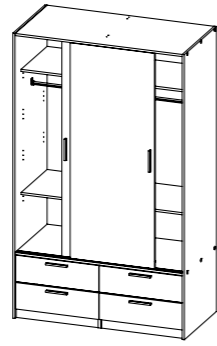

181.4 x 60.3 x 200 cm

71.4 x 23.7 x 78.7"

Colour: akuu

74321 Wardrobe

121.2 x 60.3 x 200 cm

47.7 x 23.7 x 78.7"

Colour: 4949 - akuu

74324 Wardrobe

121.2 x 60.3 x 200 cm

47.7 x 23.7 x 78.7"

Colours: 49hl - gmhl - hlhl

PURE LINE FOR STORAGE

Colour gmhl

Colour hlhl

74334 Wardrobe

121.2 x 60.3 x 200 cm

47.7 x 23.7 x 78.7"

Colour: hlhl

74335 Wardrobe

181.4 x 60.3 x 200 cm

71.4 x 23.7 x 78.7"

Colour: hlhl

WARDROBES

74325 Wardrobe