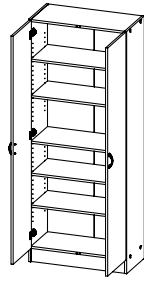

FOCUS BY TVILUM

75087 Shoe Cabinet

69.2 x 34.6 x 170.4 cm

27.2 x 13.6 x 67.1"

Colours: 49 - ak - gm

45510 Wardrobe

49.2 x 47.05 x 200 cm

19.37 x 18.52 x 78.74"

Colours: 49 - ak - gm

Colour 49

Colour ak

Colour gm

SHOE CABINET AND WARDROBE

75087 Shoe Cabinet

69.2 x 34.6 x 170.4 cm

27.2 x 13.6 x 67.1"

Colours: 49 - ak - gm

45510 Wardrobe

49.2 x 47.05 x 200 cm

19.4 x 18.5 x 78.7"

Colours: 49 - ak - gm

COLOURS

49

White