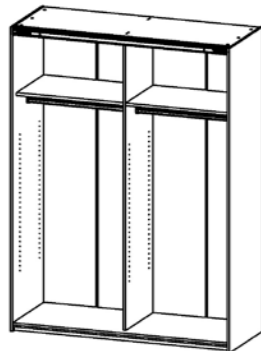

CUSTOMIZE YOUR WARDROBE

122 X 220 CM - CABINET AND SLIDING DOORS

75314 Cabinet

122.1 x 59 x 220.4 cm

48.1 x 23.2 x 86.8"

Colours: 49 - gm

75308 2 Sliding doors

118 x 3 x 217.6 cm

46.5 x 1.2 x 85.7"

Colours: gmgm - uuuu

150 X 200 CM - CABINET AND SLIDING DOORS

75558 Cabinet

150 x 59 x 200.4 cm

59.1 x 23.2 x 78.9"

Colour: 49

75569* Sliding door

75.4 x 1.5 x 197.4 cm

29.7 x 0.6 x 77.7"

Colours: gm - gx - hl - uu

75570* Sliding door mirror

75.4 x 1.8 x 197.4 cm

29.7 x 0.7 x 77.7"

*Always use 2 doors

182 X 220 CM - CABINET AND SLIDING DOORS

*Always use 2 doors

75313 Cabinet

182.4 x 59 x 220.4 cm
71.8 x 23.2 x 86.8"
Colours: 49 - gm - hl

75307 2 Sliding doors

178.2 x 3 x 217.6 cm
70.2 x 1.2 x 85.7"
Colours: gm gm - hl gm - hl hl - uu uu

75559* Sliding door