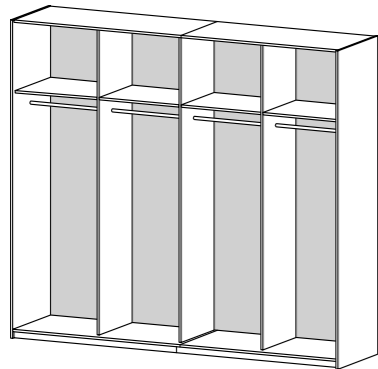

*Always use 2 doors

75313 Cabinet

182.4 x 59 x 220.4 cm
71.8 x 23.2 x 86.8"
Colours: 49 - gm - hl

75307 2 Sliding doors

178.2 x 3 x 217.6 cm
70.2 x 1.2 x 85.7"
Colours: gm gm - hl gm - hl hl - uu uu

75559* Sliding door

91.6 x 1.5 x 217.6 cm
70.2 x 0.6 x 85.7"
Colours: gm - hl - uu

75560* Sliding door mirror

91.6 x 1.8 x 217.6 cm
70.2 x 0.7 x 85.7"

242 X 220 CM - CABINET AND SLIDING DOOR

*Always use 2 doors

75554 Cabinet

242.7 x 59 x 220.4 cm
95.6 x 23.2 x 86.8"
Colours: 49 - hl

75553* 1 Sliding door

121.8 x 1.8 x 217.6 cm
48 x 0.6 x 85.7"
Colours: gm - hl - uu

75568* Sliding door mirror

121.8 x 1.8 x 217.6 cm
48 x 0.6 x 85.7"

SHELVES AND DRAWER UNIT

75272 3 Shelves

for 75314, 75554
58.8 x 48.8 x 1.8 cm
23.1 x 19.2 x 0.6"
Colour: 49

75348 3 Shelves

for 75558
72.8 x 48.8 x 1.8 cm
28.6 x 19.2 x 0.7"
Colour: 49

75273 3 Shelves

for 75313
89 x 48.8 x 1.8 cm
35 x 19.2 x 0.6"
Colour: 49

75270 Drawer unit

for 75314, 75313, 75554
51 x 39.9 x 70.2 cm
20.1 x 15.7 x 27.6"
Colour: 49