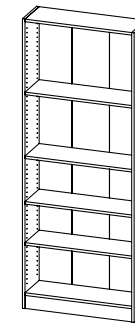

Colour 49

Basic shelving system is available in several different sizes, making it easy to customize for your home.

BOOKCASES

71774 Bookcase

40.6 x 26.8 x 107.2 cm
16 x 10.6 x 42.2"
Colours: 49 - ak

71775 Bookcase

40.6 x 26.8 x 203.2 cm
16 x 10.6 x 80"
Colours: 49 - ak

71776 Bookcase

79 x 26.8 x 107.2 cm
31.1 x 10.6 x 42.2"
Colours: 49 - ak

71777 Bookcase

79 x 26.8 x 203.2 cm
31.1 x 10.6 x 80"
Colours: 49 - ak

SHELVES AND DOORS

71770 2 Narrow shelves

for 71774, 71775
37 x 26.6 x 1.8 cm
14.6 x 10.5 x 0.7"
Colours: 49 - ak

71771 2 Wide shelves

for 71776, 71777
75.4 x 26.6 x 1.8 cm
29.7 x 10.5 x 0.7"
Colours: 49 - ak

71772 Frame glass door

for 71774, 71775, 71776, 71777
39 x 1.6 x 95.7 cm
15.4 x 0.6 x 37.7"
Colours: 49 - ak

71773 Frame door

for 71774, 71775, 71776, 71777
39 x 1.6 x 95.7 cm
15.4 x 0.6 x 37.7"
Colours: 49 - ak

COLOURS

49 White **ak** Oak structure