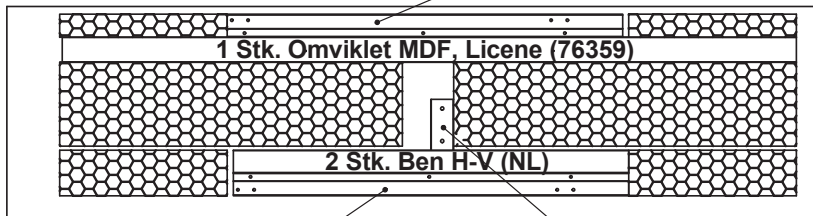

2 Stk. Honeycomb 330x90x32 (1kN) 1 Stk. Ben V. MDF omviklet (65907) 2 Stk. Ben MDF omviklet (65889)

Lag 3