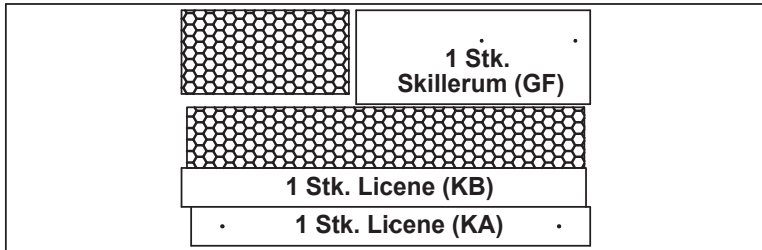

PACKAGING

Lag 1 4 Stk.
Honeycomb 902x51x15 (3kN)

2 Stk.
Honeycomb 599x51x30 (3kN)

Lag 2

Lag 3

Note to packaging line:

Latest Revision / Description														
Rev. B	29-11-2022 JR (ECO 11119): EPS ændret til Honeycomb.							Cardboard closure			Packaging type			
								A - Sideluk / FEFCO 0410			C - 30 mm end/15 mm side			
								Cardboard specifications						Quality 3a
INSIDE MEASURE			L:	1808	B:	632	H:	52	Glue flap:	45	Measurements shown in mm.	BOX: 2 of 4	PAGE:1/1	
tvilum		Garderobeskab 3 låger + 3 skuffer Ry								INIT:		JR	DATE :	03-06-2020
										REVISION:		B		Approved by:
86011										DWG.NO.		86011-60		

PACKAGING

Lag 1

4 Stk.
Honeycomb 907x82x15 (3kN)

2 Stk.
Honeycomb 558x82x30 (3kN)

Note to packaging line:

Lag 2

2 Stk.
Honeycomb 550x390x51 (1kN)

Lag 3

1 Stk.
Honeycomb 400x200x15 (1kN)

1 Stk.
Honeycomb 950x145x15 (1kN)

Lag 4

Latest Revision / Description													
Rev. B	30-11-2022 JR (ECO 11119): EPS ændret til Honeycomb.				Cardboard closure				Packaging type				
					A - Sideluk / FEFCO 0410				C - 30 mm end/15 mm side				
					Cardboard specifications								
								Quality 3a					
INSIDE MEASURE		L:	1817	B:	593	H:	83	Glue flap:	45	Measurements shown in mm.	BOX: 3 of 4	PAGE:1/2	
tvilum		Garderobeskab 3 låger + 3 skuffer						INIT:	JR	DATE :	03-06-2020		
		Ry						REVISION:	B	Approved by:	JR		
86011								DWG.NO.	86011-60				